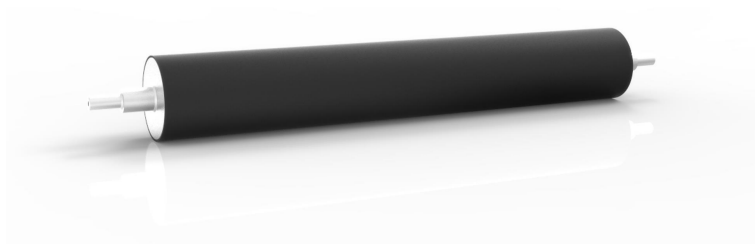

WoodPrint-S

Cover Type:	Rubber
Hardness Range:	70, 80 Shore A
Available Colours:	black